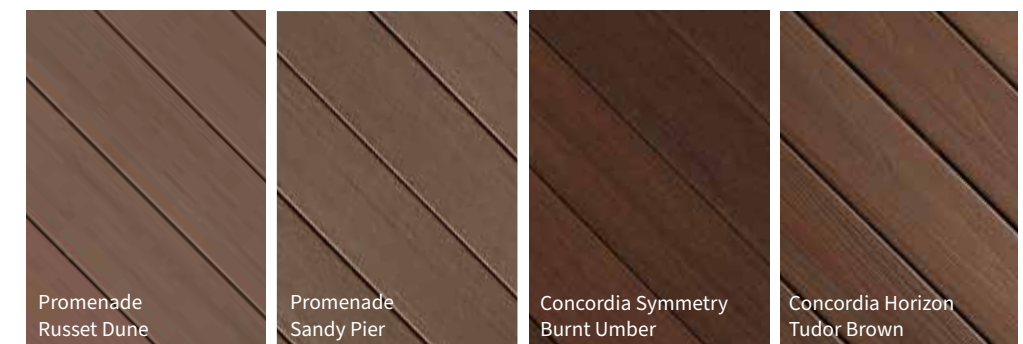

Classic Browns

Choose a classic shade of brown to add depth and drama to your space.