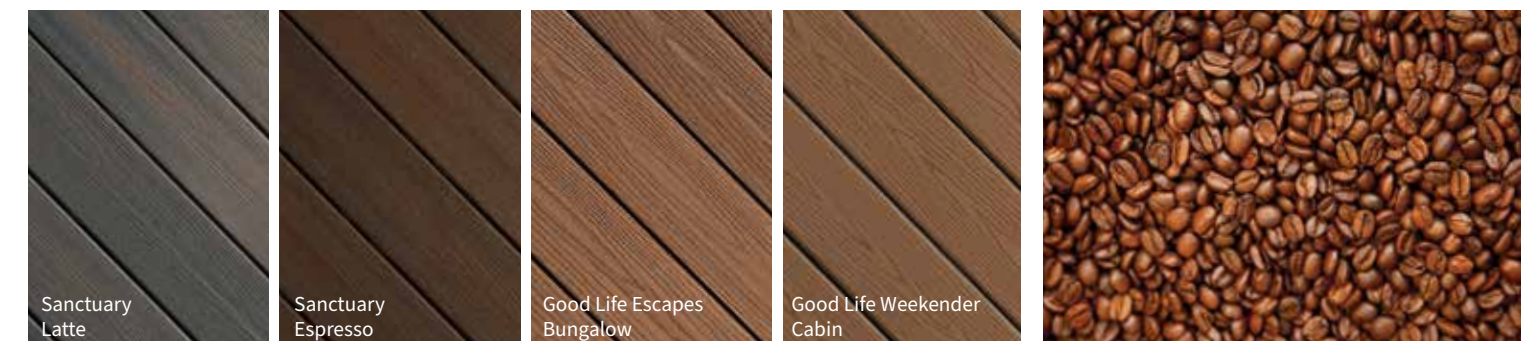

Classic Browns

Choose a classic shade of brown to add depth and drama to your space.