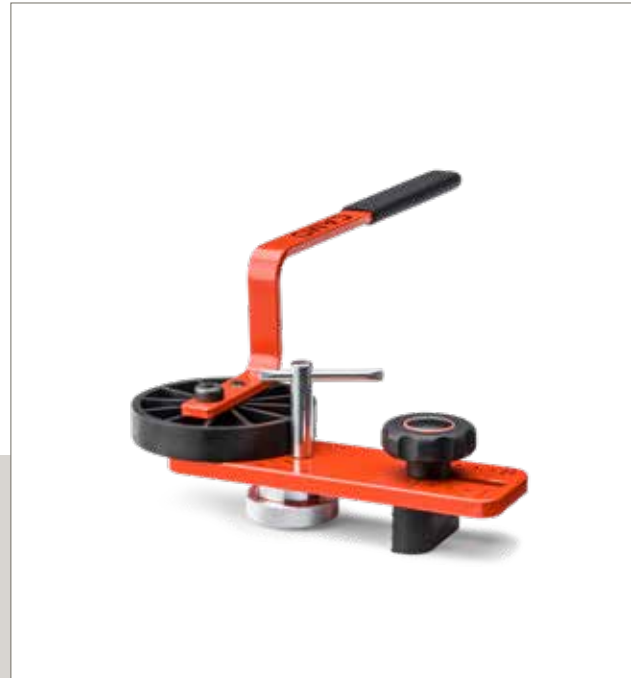

**CAMO® DRIVE™**

Install decking up to 5X faster with the cordless stand-up deck fastening tool that attaches to your drill.

- Installs Fiberon® EDGE™ and Fiberon EDGEX™ clips.
- Stand-up tool allows you to have a faster installation than other methods that's also easier on your body.
- Tool is easy to use – adjustable handle, quick-change button to swap out included fastening guides, simple to load the bit and attach to your drill.
- Also fastens CAMO collated EDGE Deck Screws and CAMO Collated Face Screws (available through CAMO).
- Replacement T-15 Drive™ bits are available.