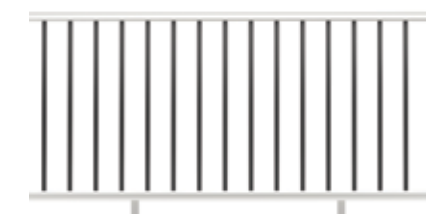

fiberon

HavenView™

Brio™

CountrySide

CitySide

Rhythm

**Strong is stylish.**

From its understated satin finish to its clever sub-rail reinforcement, HavenView CountrySide railing is the ideal balance of beauty and strength. The sculpted top rail imparts a touch of sophistication. Three color choices and two baluster infill options create multiple designs. The smart composite construction and protective bonded cap layer were engineered for performance and longevity.