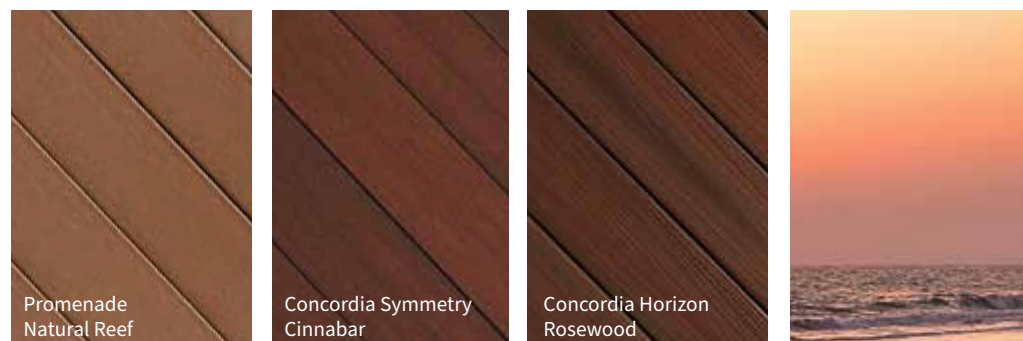

## Make a statement.

Do you gravitate toward classic styles, love bold, unexpected looks or prefer a more relaxed, coastal vibe? Just as you select furnishings to create a mood, your deck board color will also influence the look and feel of your outdoor space.

## Golden Browns

Warm and natural, these shades complement any architecture.

## Reddish Browns

For warmth, energy and landscaping that pops, choose a reddish hue.