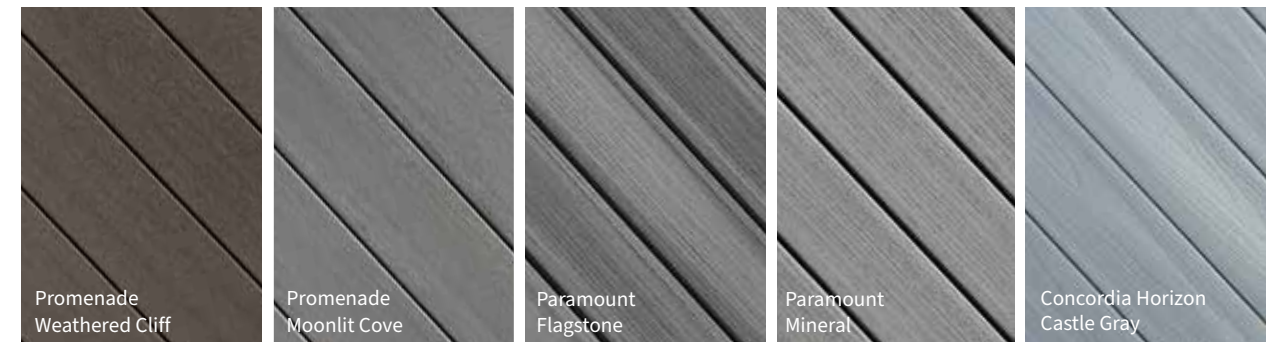

Grays

The perfect choice for coastal homes, gray evokes thoughts of rocky shorelines and weathered wood.