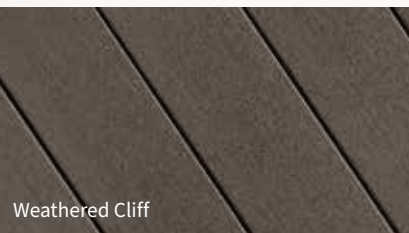

\*Based on comparative results from independent testing to ASTM F1679.  
\*\*Available for Special Order in 12 ft.

Natural Reef

Russet Dune

Sandy Pier

Shaded Cay

Weathered Cliff

Moonlit Cove

Note: See your Fiberon seller or visit [www.fiberondecking.com](http://www.fiberondecking.com) for details on limited warranties and exclusions.