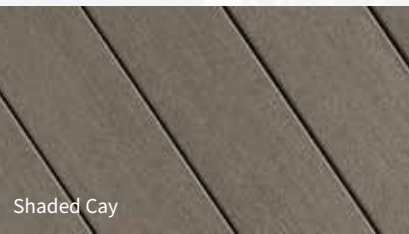

\*Based on comparative results from independent testing to ASTM F1679.  
\*\*Available for Special Order in 12 ft.

Natural Reef

Russet Dune

Sandy Pier

Shaded Cay

Weathered Cliff

Moonlit Cove

Note: See your Fiberon seller or visit [www.fiberondecking.com](http://www.fiberondecking.com) for details on limited warranties and exclusions.