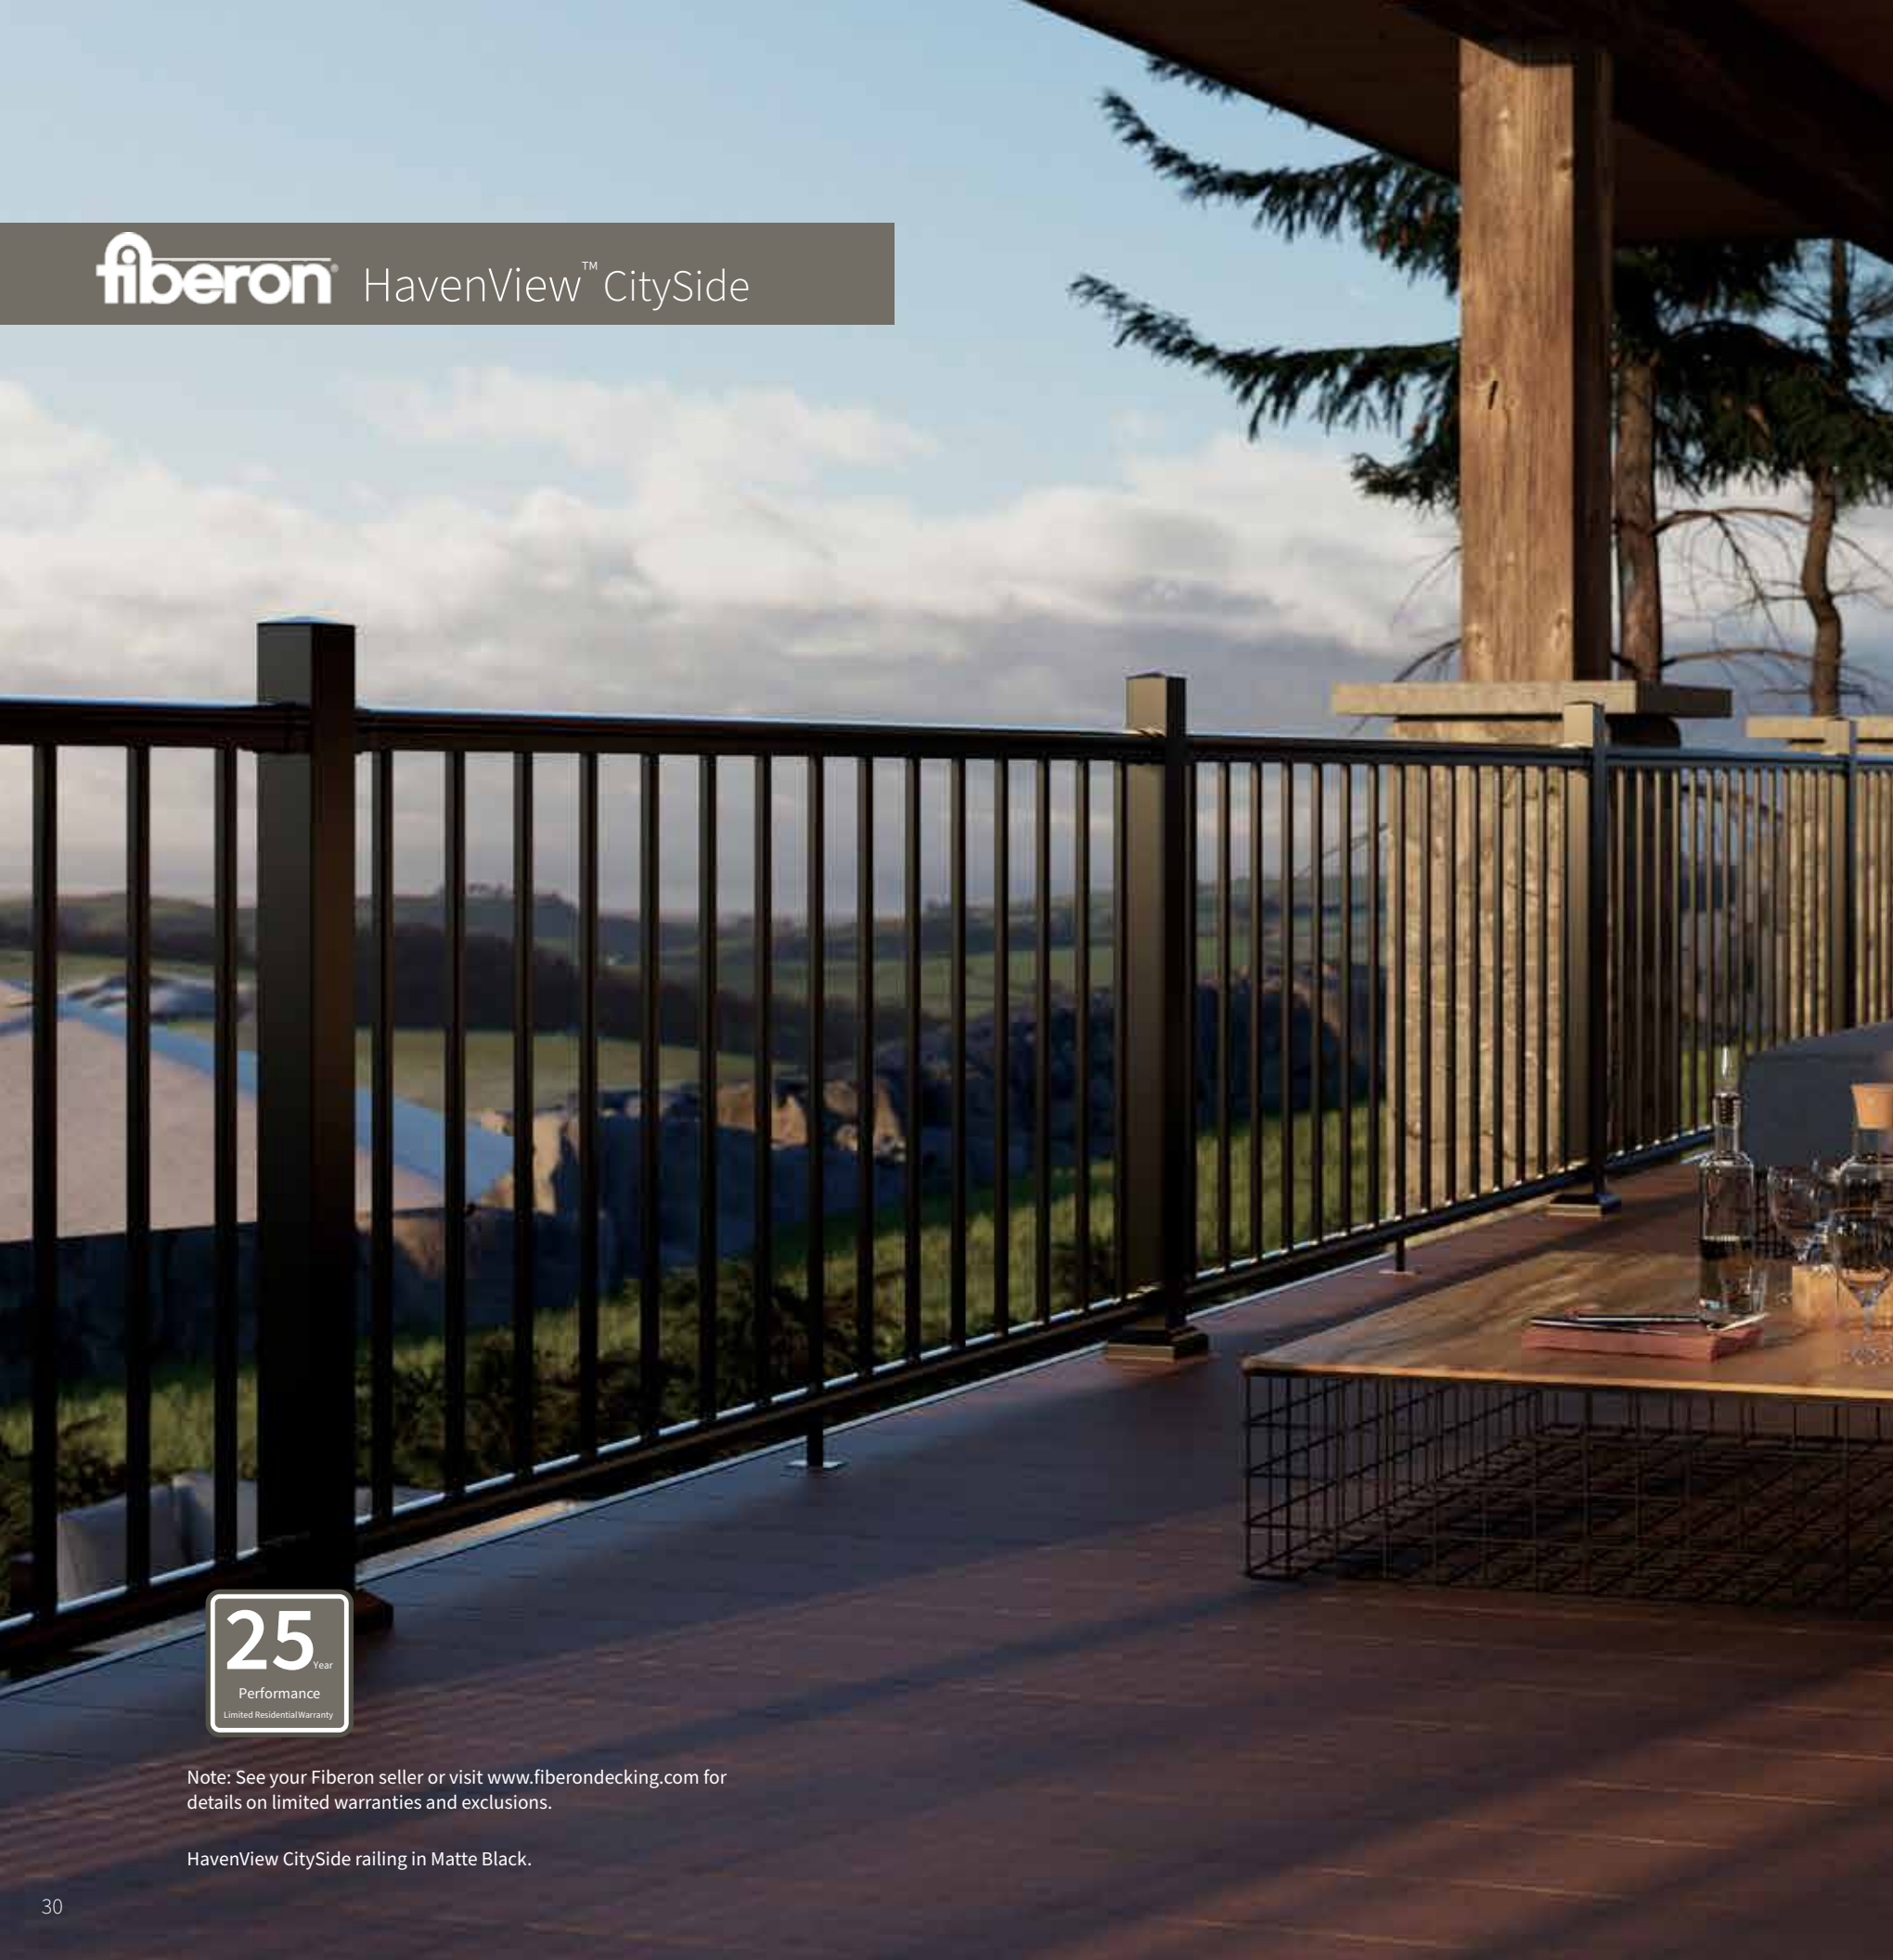

HavenView CountrySide railing in Tranquil White.

Maximize your view.

The sleek, minimalist design of HavenView CitySide railing maximizes the view beyond your deck or porch, while the durable, long-lasting aluminum construction minimizes maintenance time and expense. Engineered with a pre-punched bottom rail for ease of install, this lightweight railing solution delivers on reliability, beauty and performance.