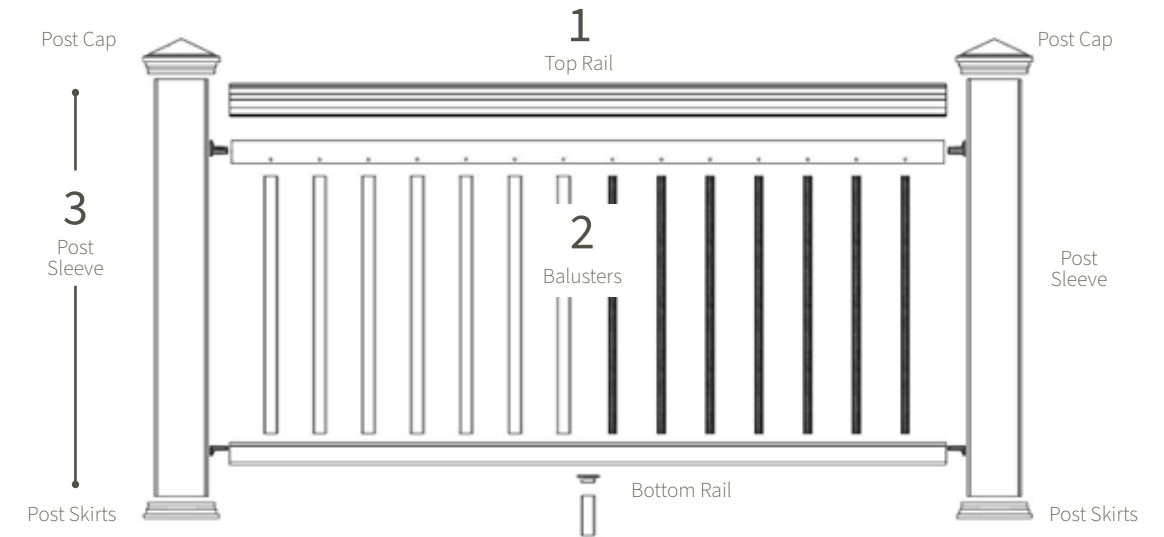

Design your railing.

	Rhythm Railing (Composite)			CountrySide Railing (Composite)			CitySide Railing (Aluminum)
1 Choose your rail style and color.	Tranquil White	Simply Brown	Serene Black	Tranquil White	Simply Brown	Serene Black	Matte Black
2 Choose your balusters* or infill.	Tranquil White	Simply Brown	Serene Black	Tranquil White	Simply Brown	Serene Black	Matte Black
	Square Hollow Balusters			Beveled Solid Balusters			Square Aluminum Balusters (Available for CitySide only.)
	Round Black Aluminum Balusters			Round Black Aluminum Balusters			

3 Choose your post sleeves, caps and skirts.	Tranquil White	Simply Brown	Serene Black	Matte Black
	5 in. x 5 in. Post Sleeves			2.5 in. x 2.5 in. Post (Available for CitySide only.)**
	Post Caps			Post Caps (Available for CitySide only.)
	Post Skirts			Post Skirts (Available for CitySide only.)

*Kitted composite baluster color will match railing choice for CountrySide only.

**Four post configurations: end post, line post, corner post and stair post.