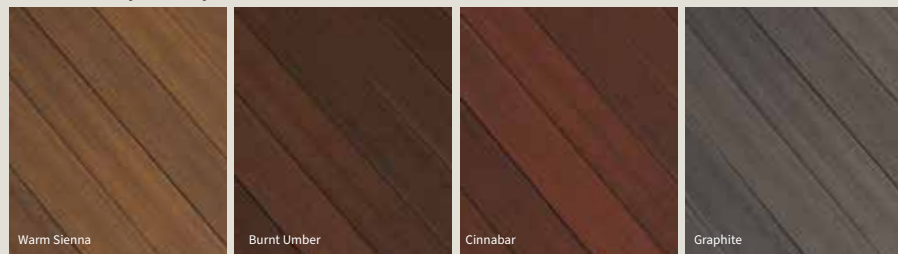

Concordia™ Horizon® Collection